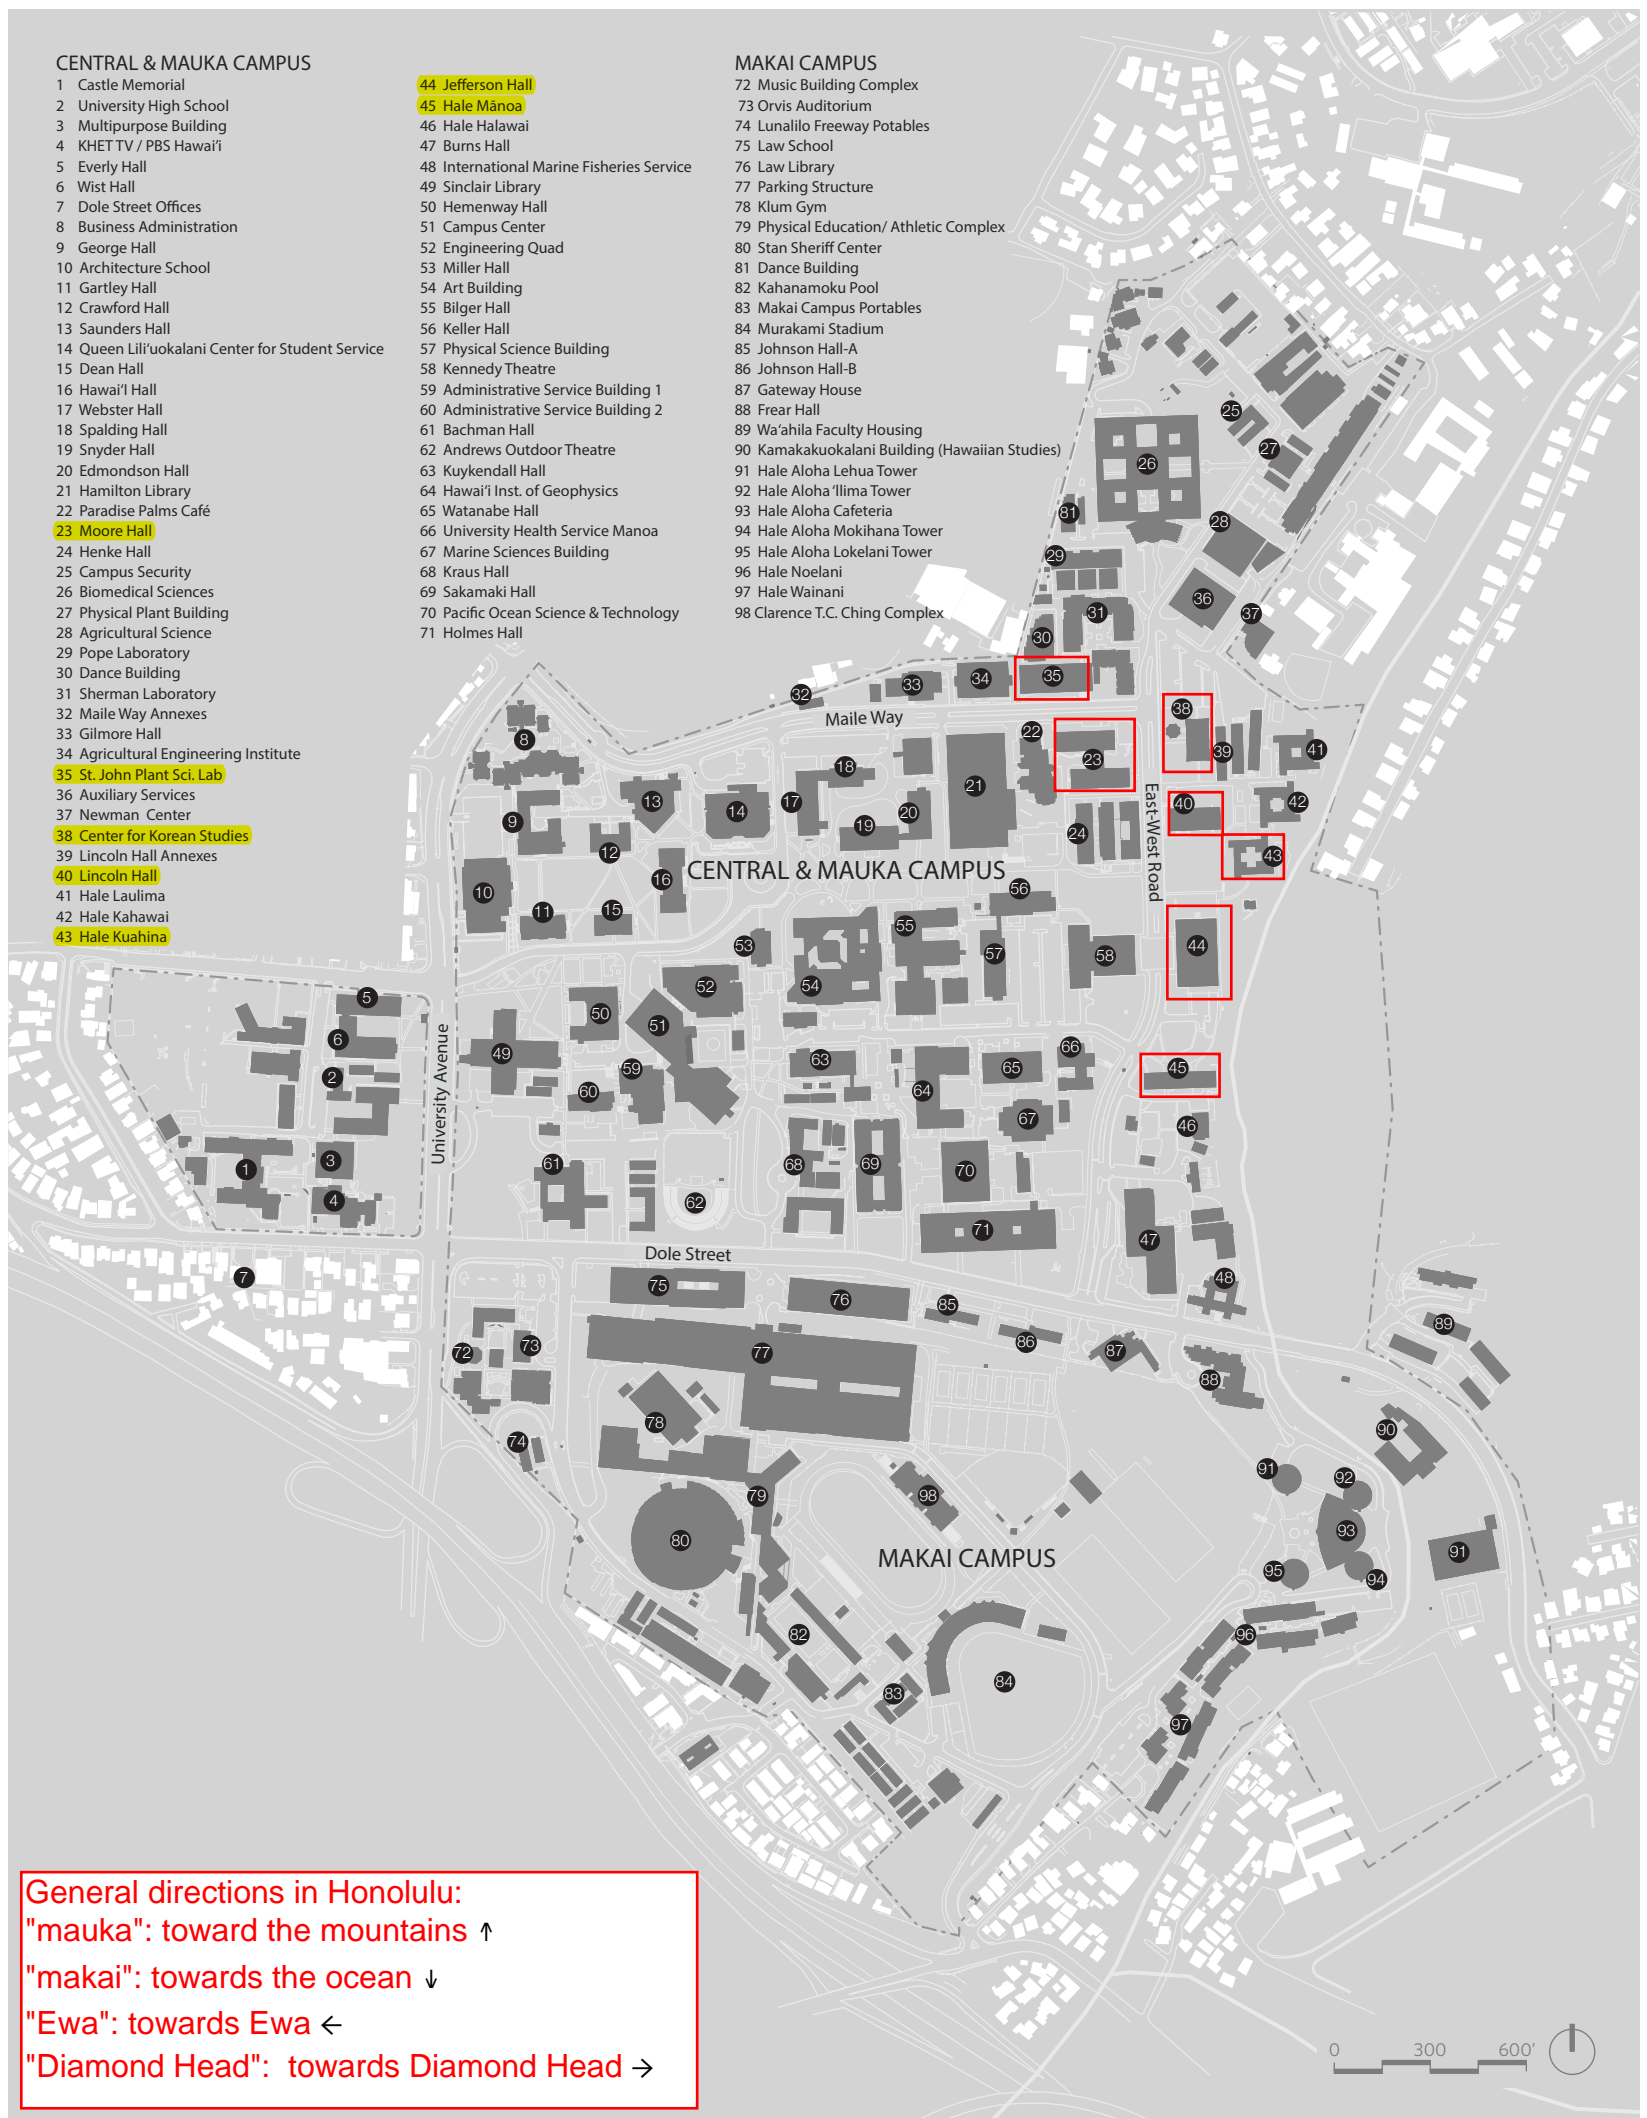

CENTRAL & MAUKA CAMPUS

- 1 Castle Memorial
- 2 University High School
- 3 Multipurpose Building
- 4 KHETTV / PBS Hawai'i
- 5 Everly Hall
- 6 Wist Hall
- 7 Dole Street Offices
- 8 Business Administration
- 9 George Hall
- 10 Architecture School
- 11 Gartley Hall
- 12 Crawford Hall
- 13 Saunders Hall
- 14 Queen Lili'uokalani Center for Student Service
- 15 Dean Hall
- 16 Hawai'i Hall
- 17 Webster Hall
- 18 Spalding Hall
- 19 Snyder Hall
- 20 Edmondson Hall
- 21 Hamilton Library
- 22 Paradise Palms Café
- 23 Moore Hall
- 24 Henke Hall
- 25 Campus Security
- 26 Biomedical Sciences
- 27 Physical Plant Building
- 28 Agricultural Science
- 29 Pope Laboratory
- 30 Dance Building
- 31 Sherman Laboratory
- 32 Maile Way Annexes
- 33 Gilmore Hall
- 34 Agricultural Engineering Institute
- 35 St. John Plant Sci. Lab
- 36 Auxiliary Services
- 37 Newman Center
- 38 Center for Korean Studies
- 39 Lincoln Hall Annexes
- 40 Lincoln Hall
- 41 Hale Laulima
- 42 Hale Kahawai
- 43 Hale Kuahina

MAKAI CAMPUS

- 72 Music Building Complex
- 73 Orvis Auditorium
- 74 Lunalilo Freeway Potables
- 75 Law School
- 76 Law Library
- 77 Parking Structure
- 78 Klum Gym
- 79 Physical Education/ Athletic Complex
- 80 Stan Sheriff Center
- 81 Dance Building
- 82 Kahanamoku Pool
- 83 Makai Campus Potables
- 84 Murakami Stadium
- 85 Johnson Hall-A
- 86 Johnson Hall-B
- 87 Gateway House
- 88 Frear Hall
- 89 Wa'ahila Faculty Housing
- 90 Kamakakuokalani Building (Hawaiian Studies)
- 91 Hale Aloha Lehua Tower
- 92 Hale Aloha 'Ilima Tower
- 93 Hale Aloha Cafeteria
- 94 Hale Aloha Mokihana Tower
- 95 Hale Aloha Lokelani Tower
- 96 Hale Noelani
- 97 Hale Wainani
- 98 Clarence T.C. Ching Complex

General directions in Honolulu:
 "mauka": toward the mountains ↑
 "makai": towards the ocean ↓
 "Ewa": towards Ewa ←
 "Diamond Head": towards Diamond Head →