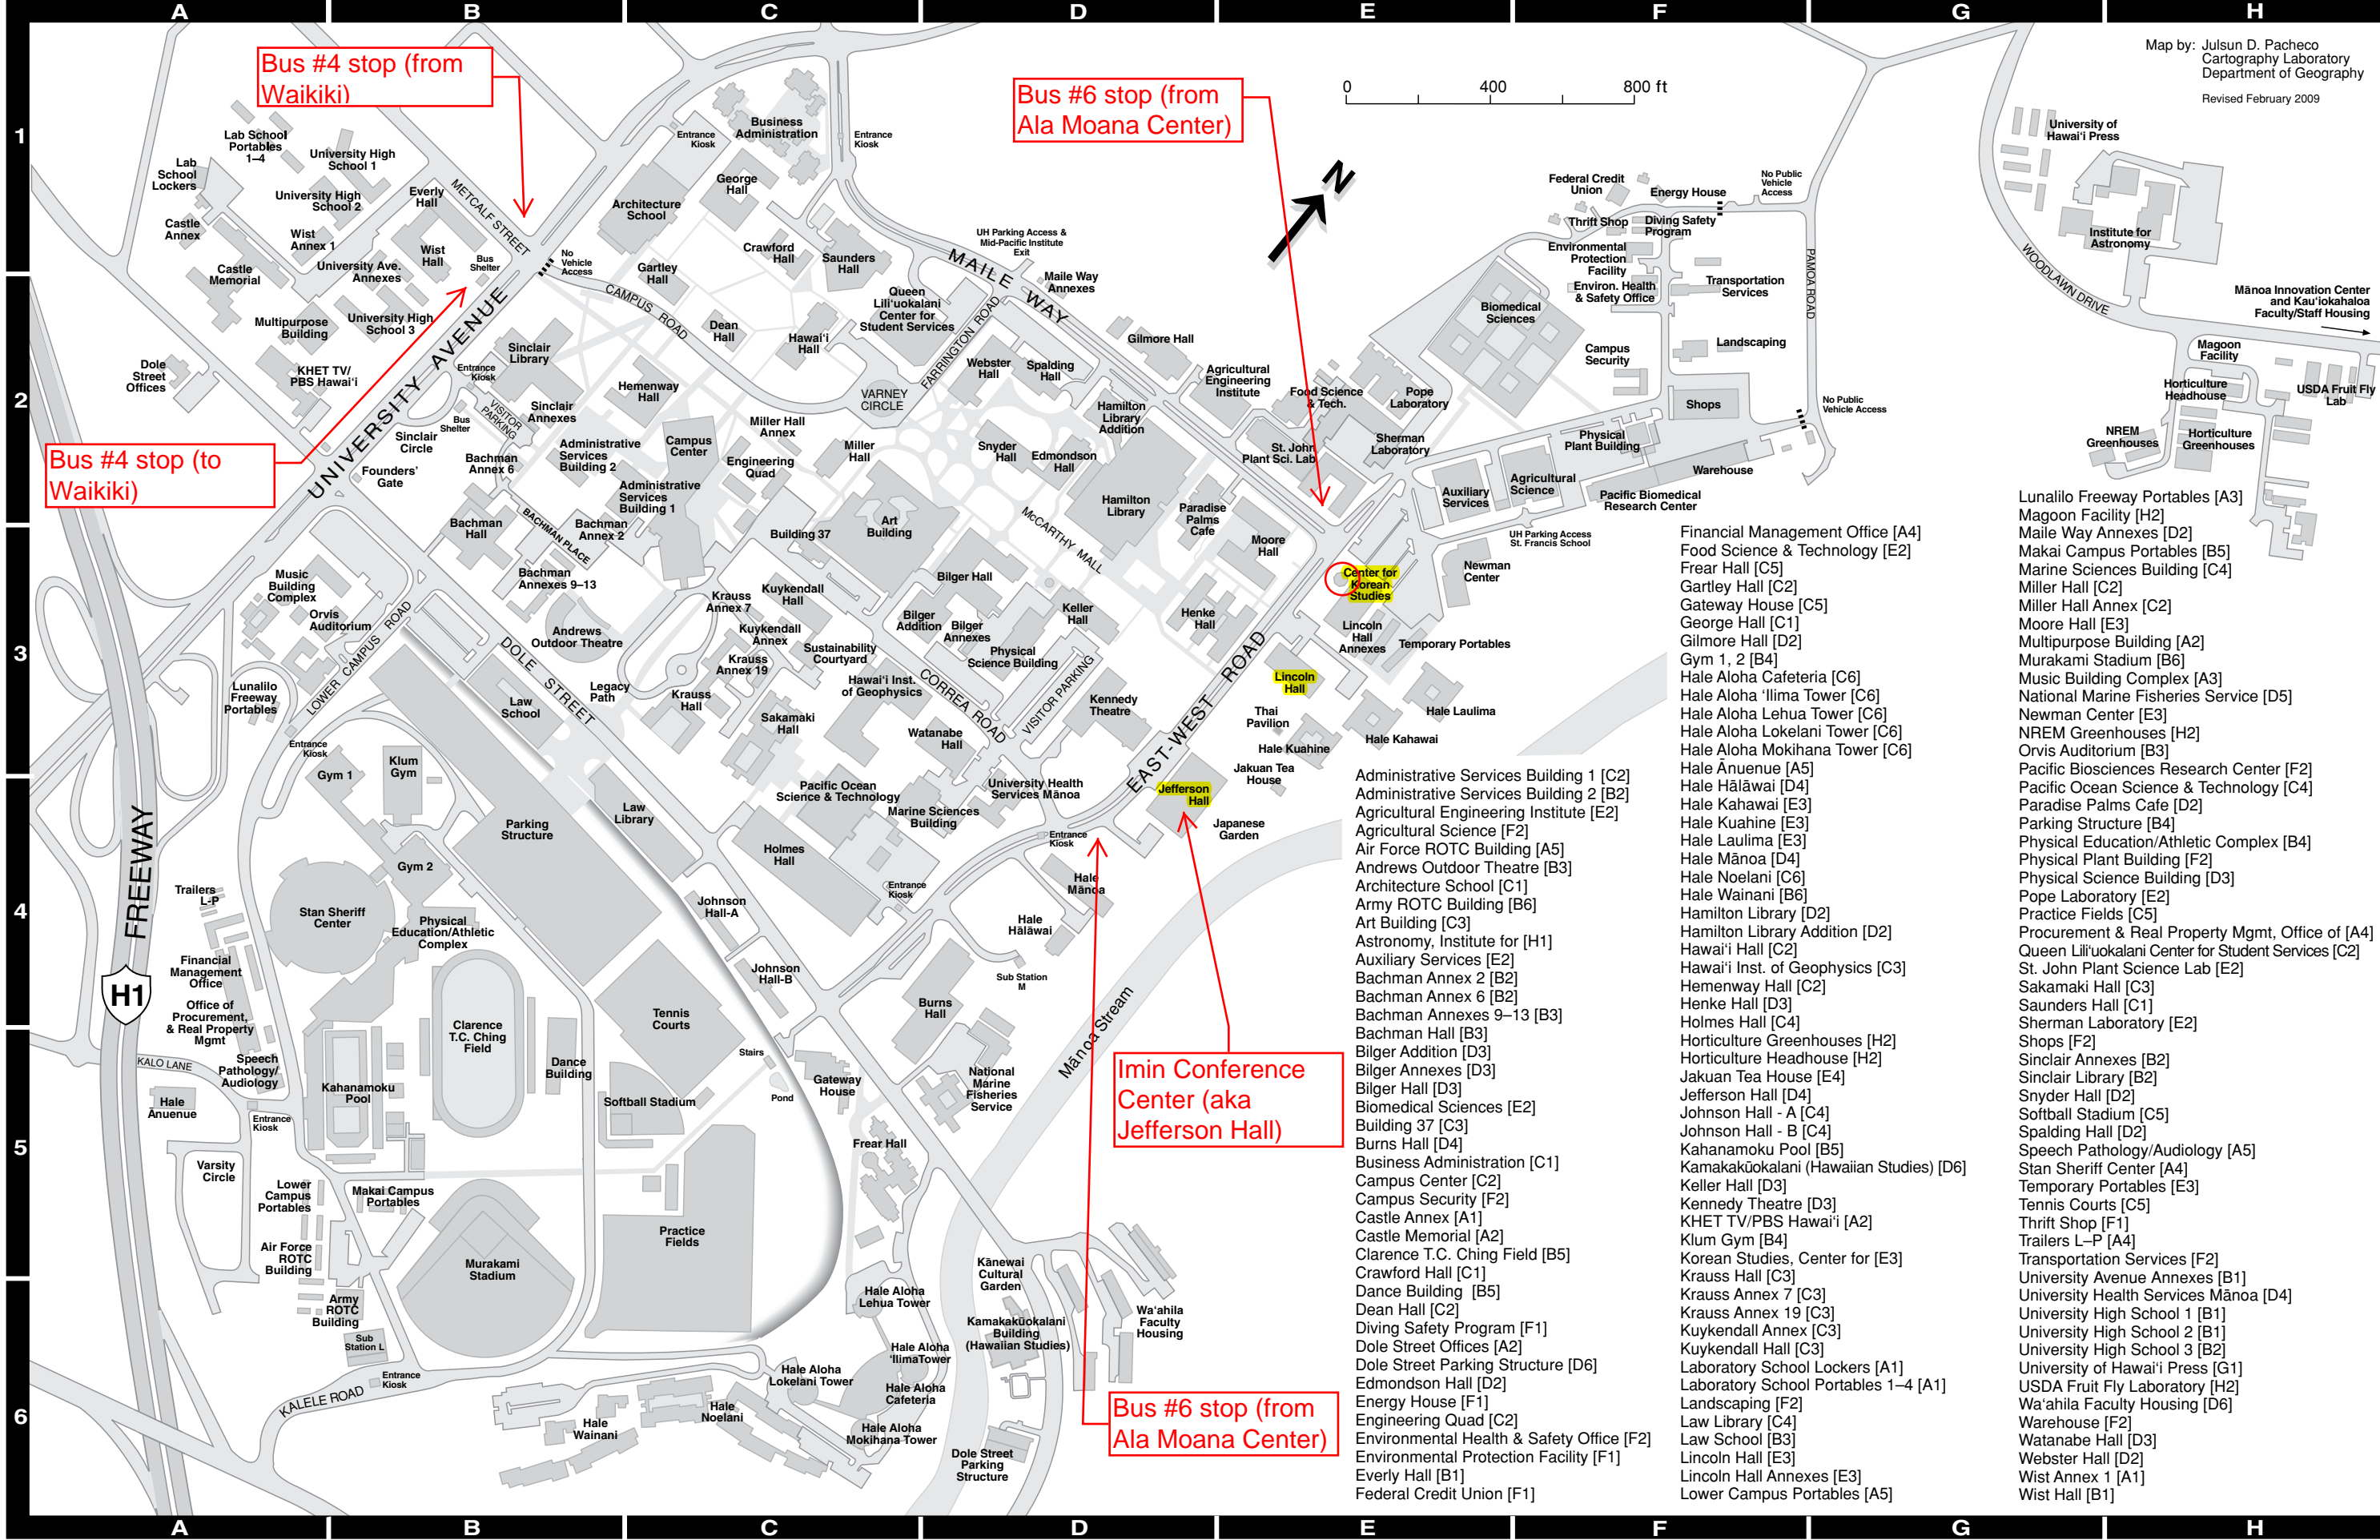

Bus #4 stop (from Waikiki)

Bus #6 stop (from Ala Moana Center)

Bus #4 stop (to Waikiki)

Imin Conference Center (aka Jefferson Hall)

Bus #6 stop (from Ala Moana Center)

- Financial Management Office [A4]
- Hale Aloha 'Ilima Tower [C6]
- Hale Aloha 'Iliima Tower [C6]
- Hale Aloha Lehua Tower [C6]
- Hale Aloha Lokelani Tower [C6]
- Hale Aloha Mokihana Tower [C6]
- Hale Anuenue [A5]
- Hale Hälawai [D4]
- Hale Kahawai [E3]
- Hale Kuahine [E3]
- Hale Laulima [E3]
- Hale Mänoa [D4]
- Hale Noelani [C6]
- Hale Wainani [B6]
- Hamilton Library [D2]
- Hawaii Hall [C2]
- Hawaii Inst. of Geophysics [C3]
- Hemenway Hall [C2]
- Henke Hall [D3]
- Holmes Hall [C4]
- Horticulture Greenhouses [H2]
- Horticulture Headhouse [H2]
- Jakuan Tea House [E4]
- Jefferson Hall [D4]
- Johnson Hall - A [C4]
- Johnson Hall - B [C4]
- Kahanamoku Pool [B5]
- Kamakaküokalani (Hawaiian Studies) [D6]
- Keller Hall [D3]
- Kennedy Theatre [D3]
- KHET TV/PBS Hawaii [A2]
- Klum Gym [B4]
- Korean Studies, Center for [E3]
- Krauss Hall [C3]
- Krauss Annex 7 [C3]
- Krauss Annex 19 [C3]
- Kuykendall Annex [C3]
- Kuykendall Hall [C3]
- Laboratory School Lockers [A1]
- Laboratory School Portables 1-4 [A1]
- Landscaping [F2]
- Law Library [C4]
- Law School [B3]
- Lincoln Hall [E3]
- Lincoln Hall Annexes [E3]
- Lower Campus Portables [A5]
- Magoon Facility [H2]
- Maile Way Annexes [D2]
- Makai Campus Portables [B5]
- Marine Sciences Building [C4]
- Miller Hall [C2]
- Miller Hall Annex [C2]
- Moore Hall [E3]
- Multipurpose Building [A2]
- Murakami Stadium [B6]
- Music Building Complex [A3]
- National Marine Fisheries Service [D5]
- Newman Center [E3]
- NREM Greenhouses [H2]
- Orvis Auditorium [B3]
- Pacific Biosciences Research Center [F2]
- Pacific Ocean Science & Technology [C4]
- Paradise Palms Cafe [D2]
- Parking Structure [B4]
- Physical Education/Athletic Complex [B4]
- Physical Plant Building [F2]
- Physical Science Building [D3]
- Pope Laboratory [E2]
- Practice Fields [C5]
- Procurement & Real Property Mgmt, Office of [A4]
- Queen Lili'uokalani Center for Student Services [C2]
- St. John Plant Science Lab [E2]
- Sakamaki Hall [C3]
- Saunders Hall [C1]
- Sherman Laboratory [E2]
- Shops [F2]
- Sinclair Annexes [B2]
- Sinclair Library [B2]
- Snyder Hall [D2]
- Softball Stadium [C5]
- Spalding Hall [D2]
- Speech Pathology/Audiology [A5]
- Stan Sheriff Center [A4]
- Temporary Portables [E3]
- Tennis Courts [C5]
- Thrft Shop [F1]
- Trailers L-P [A4]
- Transportation Services [F2]
- University Avenue Annexes [B1]
- University Health Services Mänoa [D4]
- University High School 1 [B1]
- University High School 2 [B1]
- University High School 3 [B2]
- University of Hawaii Press [G1]
- USDA Fruit Fly Laboratory [H2]
- Wa'ahila Faculty Housing [D6]
- Warehouse [F2]
- Watanabe Hall [D3]
- Webster Hall [D2]
- Wist Annex 1 [A1]
- Wist Hall [B1]